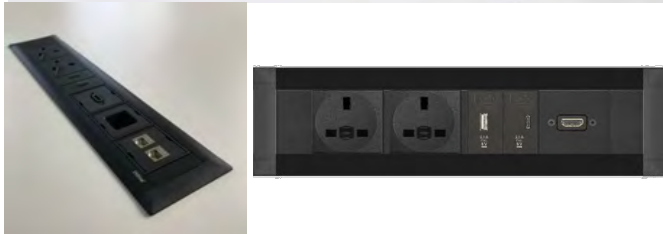

**Senator - Play Storage**

**Torasen - Focus Booth**

**Ocee design - Harc Chairs**

**Elite - Alto Bench**

**HAY - About A Stool & About A Chair**

**Orangebox - Breaker Table**

**Bisley - Be Storage**

**Ocee Design - Touch Laptop Table**

**Fritz Hansen - Kaiser Idell Floor Lamp**

**Mobili - Pyramid Steel Conference Table**

**EVOLine – Frame Dock**

**CMD - Capsule On Desk Power Module**

**CBS - Flo Monitor Arm**

(Below the line Items -To be confirmed)