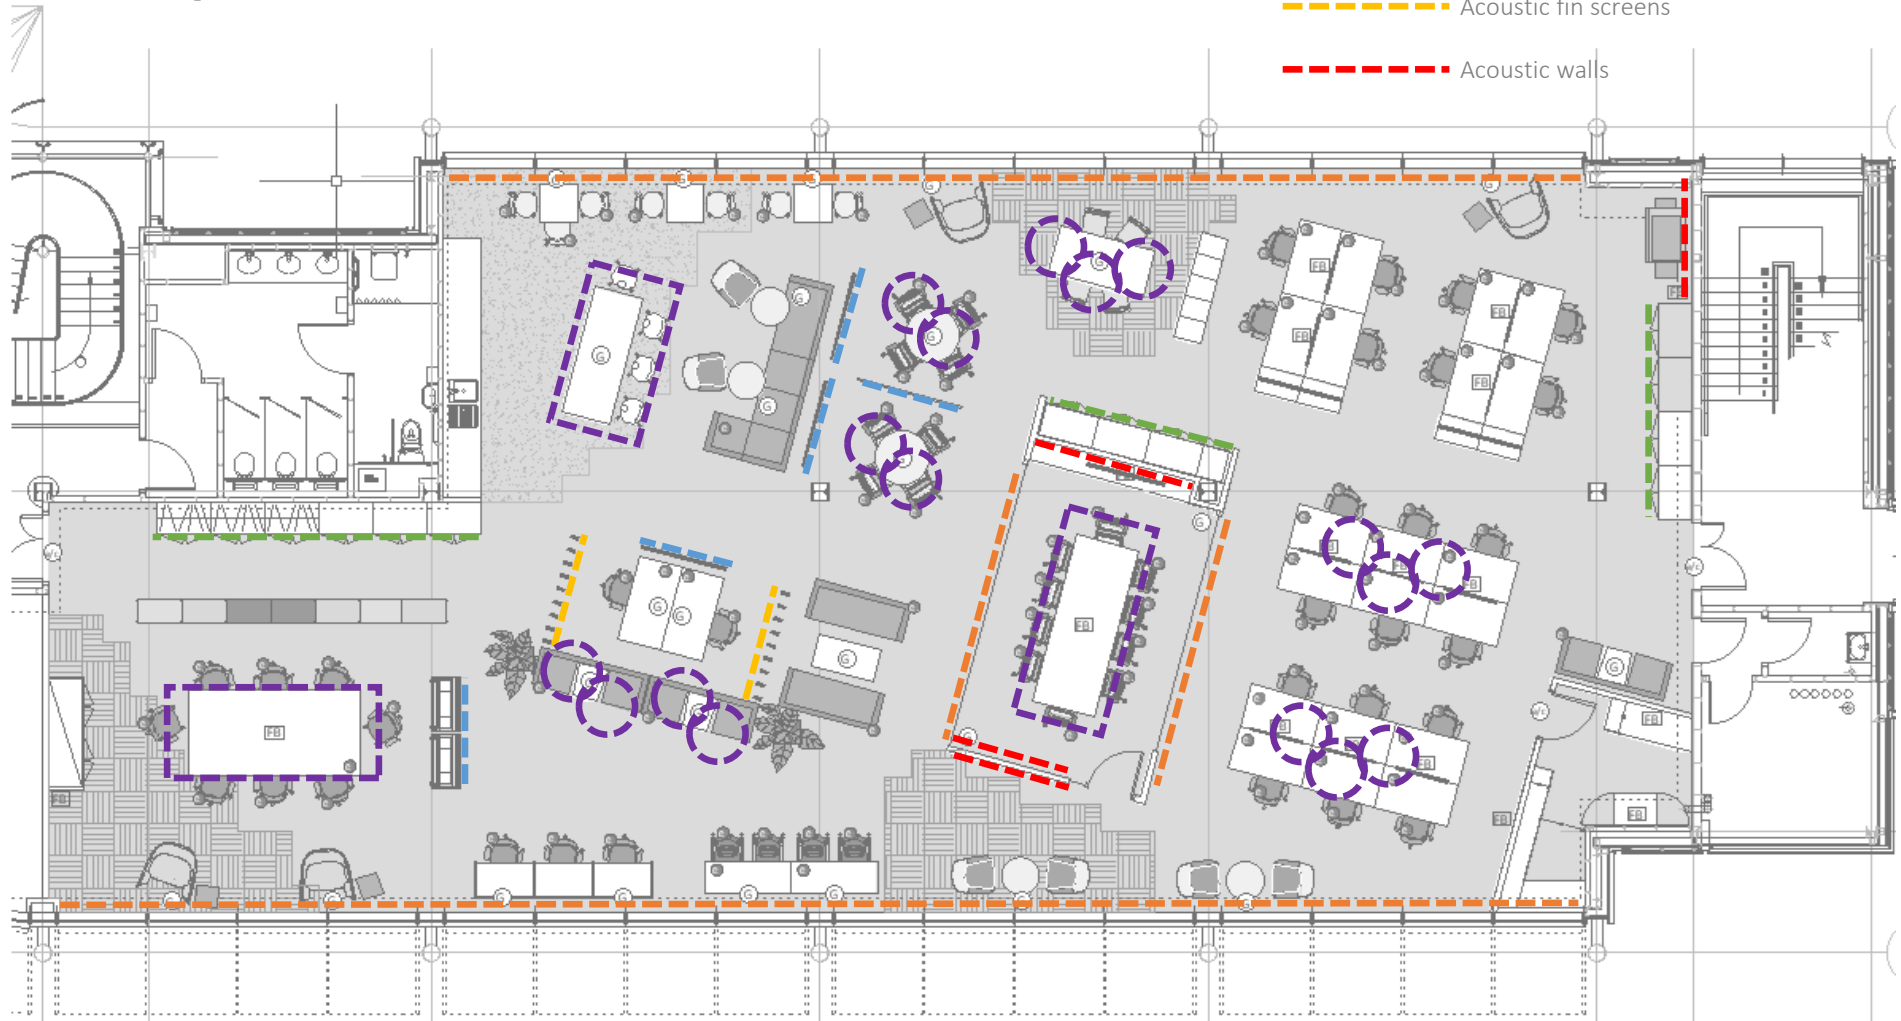

- Manifestation
- Acoustic Ceiling features
- Storage wall Graphics
- Suspended Screens
- Acoustic fin screens
- Acoustic walls