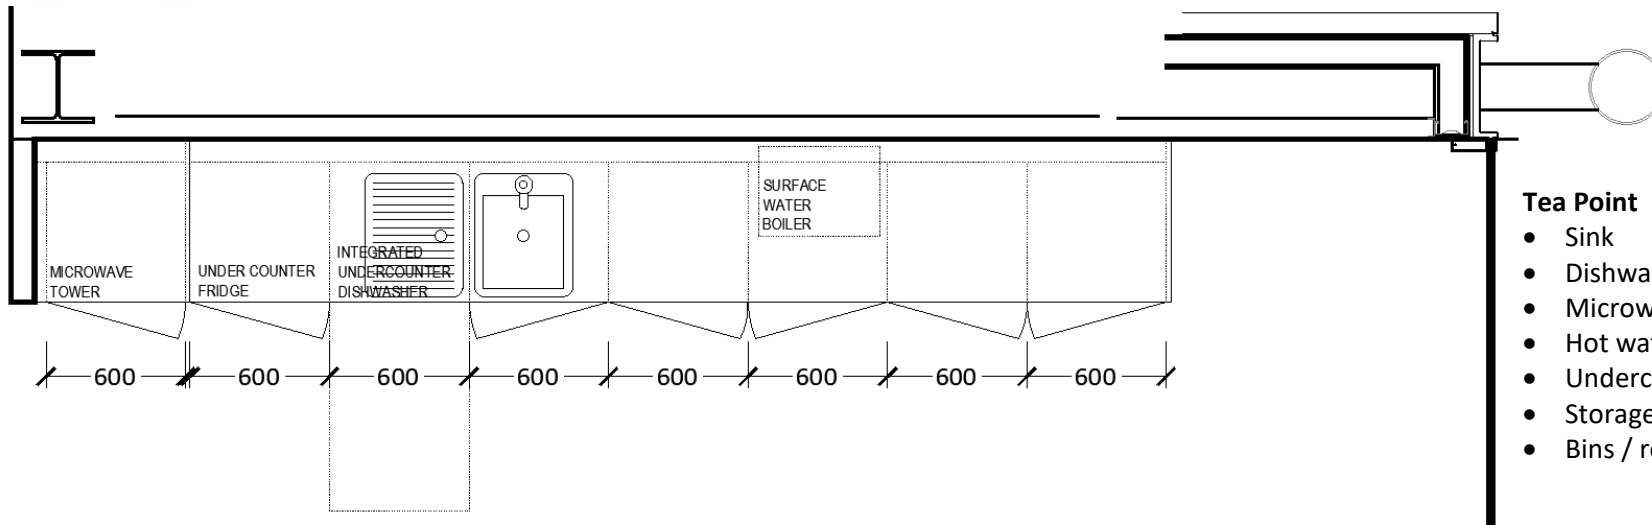

**Clarckenwell Super Matt**

- Navy
- Integrated handles

**Other Finishes**

- White Marble effect worktop
- White tiles

**Flooring Options**

- Timber effect OR
- Concrete effect

**Tea Point**

- Sink
- Dishwasher
- Microwave
- Hot water unit
- Undercounter fridge
- Storage
- Bins / recycling