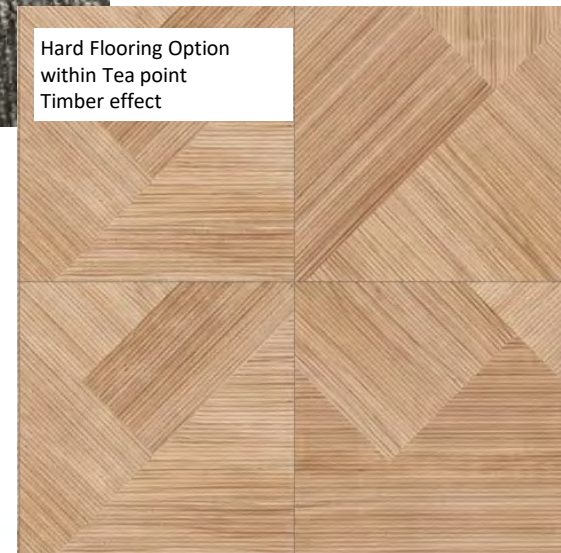

**Option 1**

Modulyss Velvet& 573

Existing / Field Carpet  
First Absolute 930 50x50 tiles

Hard Flooring Option  
within Tea point  
Concrete effect

**Option 2**

Modulyss Fashion& 649

Hard Flooring Option  
within Tea point  
Timber effect

**Clarckenwell Super Matt**

- Navy
- Integrated handles

**Other Finishes**

- White Marble effect worktop
- White tiles

**Flooring Options**

- Timber effect OR
- Concrete effect

**Tea Point**

- Sink
- Dishwasher
- Microwave
- Hot water unit
- Undercounter fridge
- Storage
- Bins / recycling