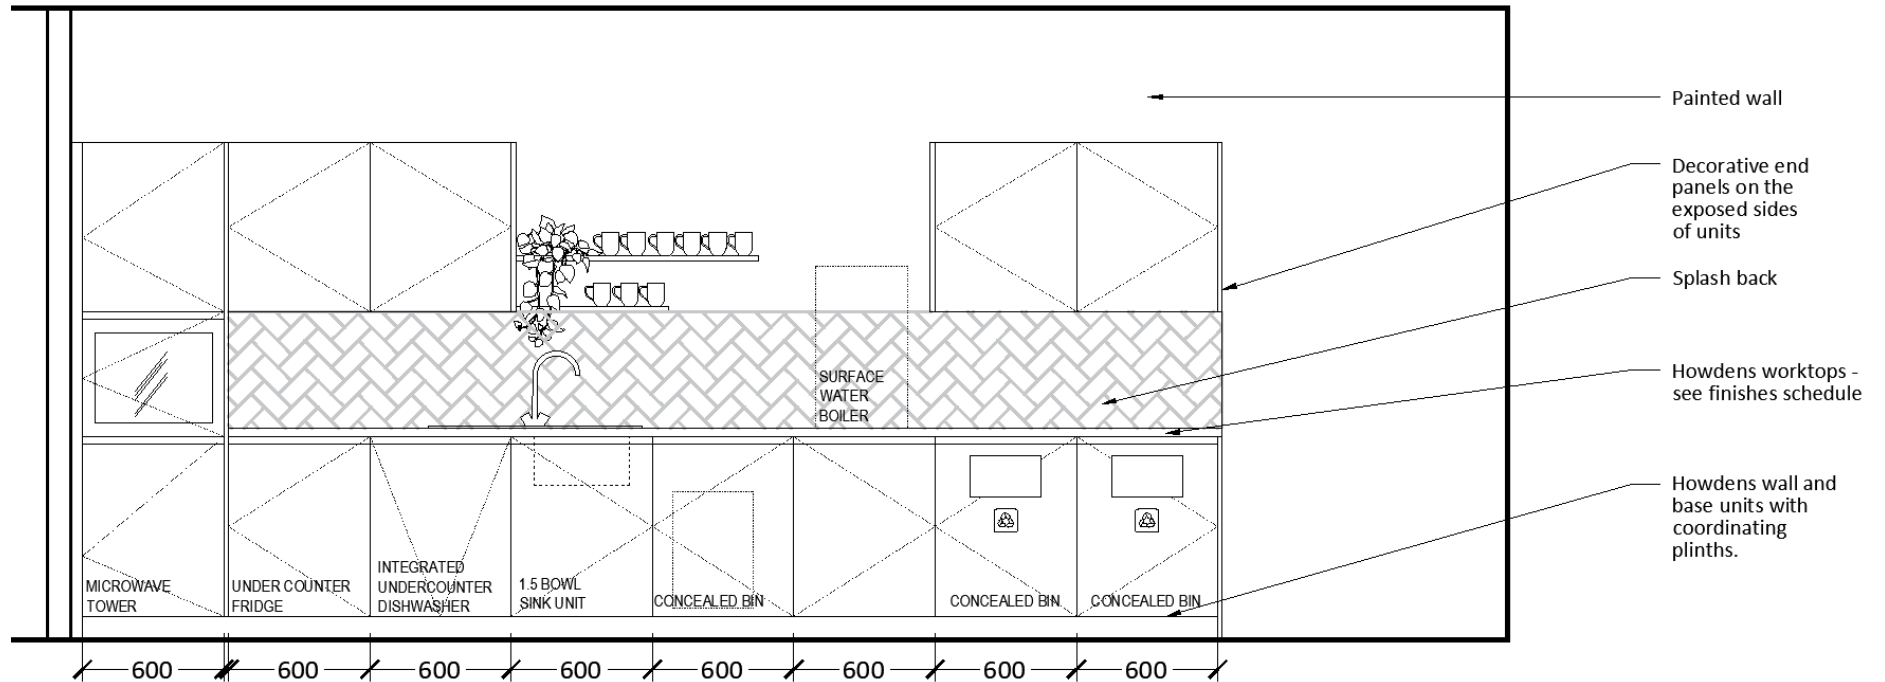

**Clarckenwell Super Matt**

- Navy
- Integrated handles

**Other Finishes**

- White Marble effect worktop
- White tiles

**Flooring Options**

- Timber effect OR
- Concrete effect

**Tea Point**

- Sink
- Dishwasher
- Microwave
- Hot water unit
- Undercounter fridge
- Storage
- Bins / recycling